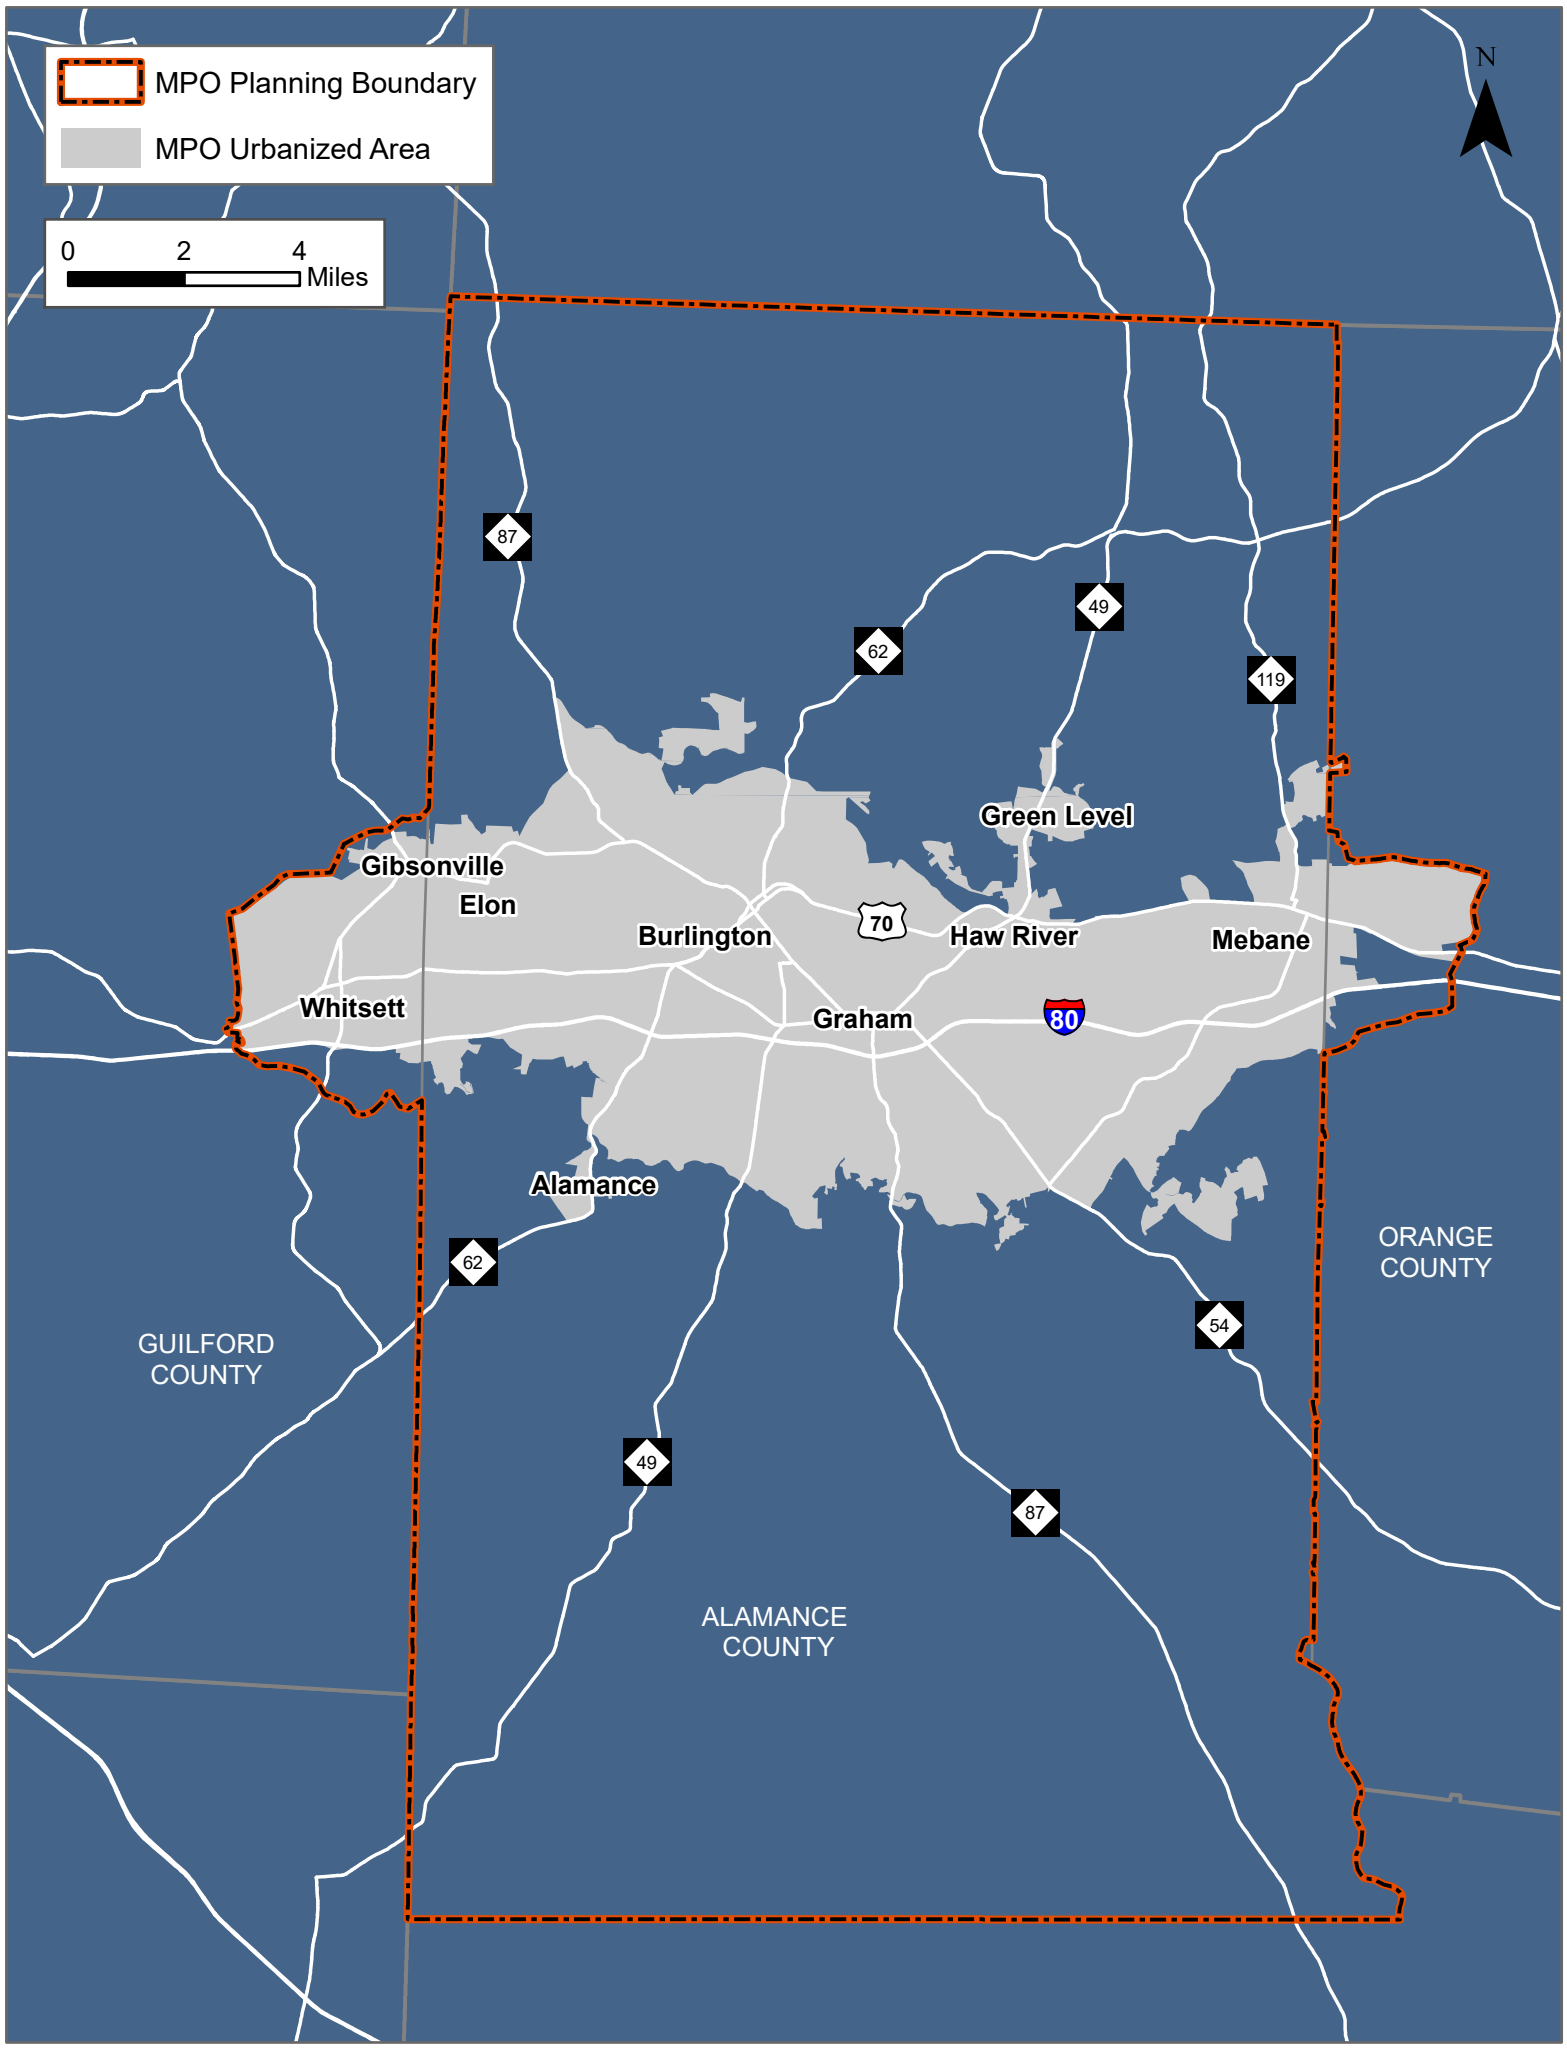

MPO Planning Boundary

MPO Urbanized Area

Gibsonville

Elon

Burlington

70

Haw River

Mebane

Whitsett

Graham

80

Alamance

ORANGE COUNTY

GUILFORD COUNTY

ALAMANCE COUNTY

87